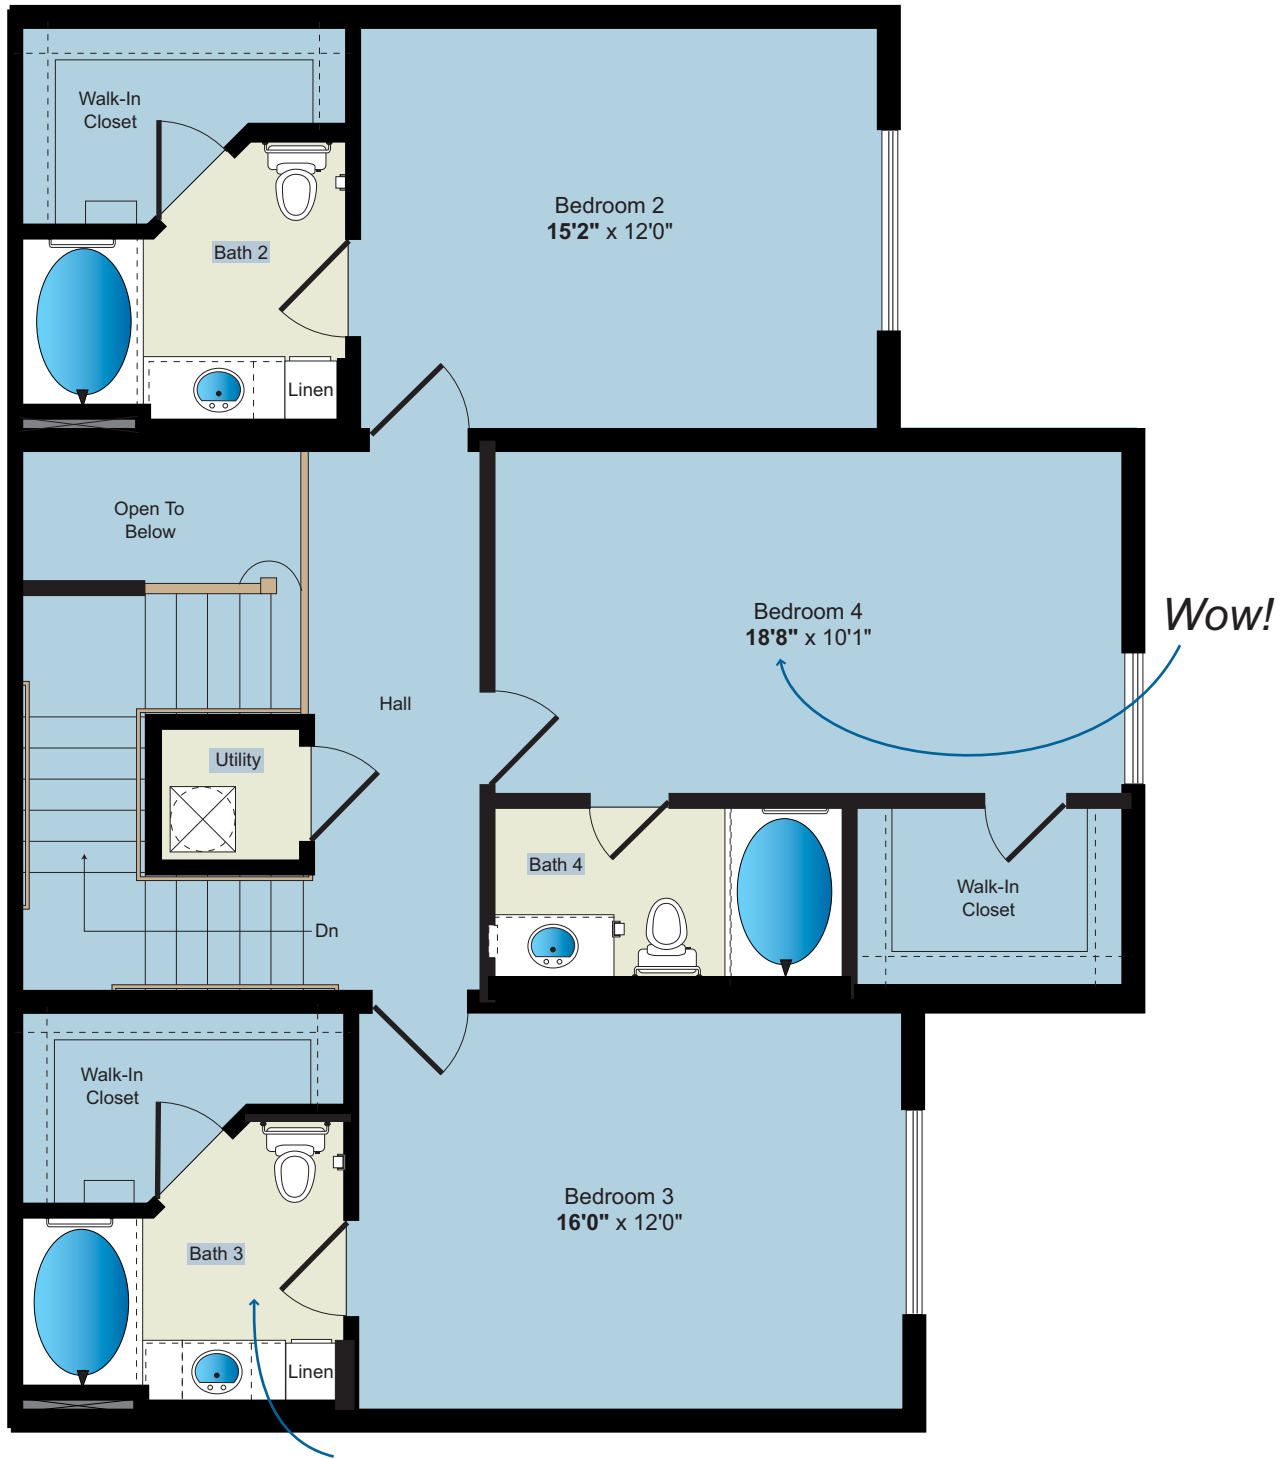

Franklin Five - 4BR/4BA
First Floor Approximately 1,168 Sq. Ft.

All renderings, maps, landscaping, elevations and plans are artist's conceptions and are not to scale. The developer/builder reserves the right in its sole discretion to make modifications to maps, plans, renderings, specifications, materials, features or colors without notice.

Plans, prices, descriptions and amenities are subject to change without notice. E.&O.E

Does anyone else have four bathrooms?

Franklin Five - 4BR/4BA
Second Floor Approximately 1,103 Sq. Ft.

All renderings, maps, landscaping, elevations and plans are artist's conceptions and are not to scale. The developer/builder reserves the right in its sole discretion to make modifications to maps, plans, renderings, specifications, materials, features or colors without notice.