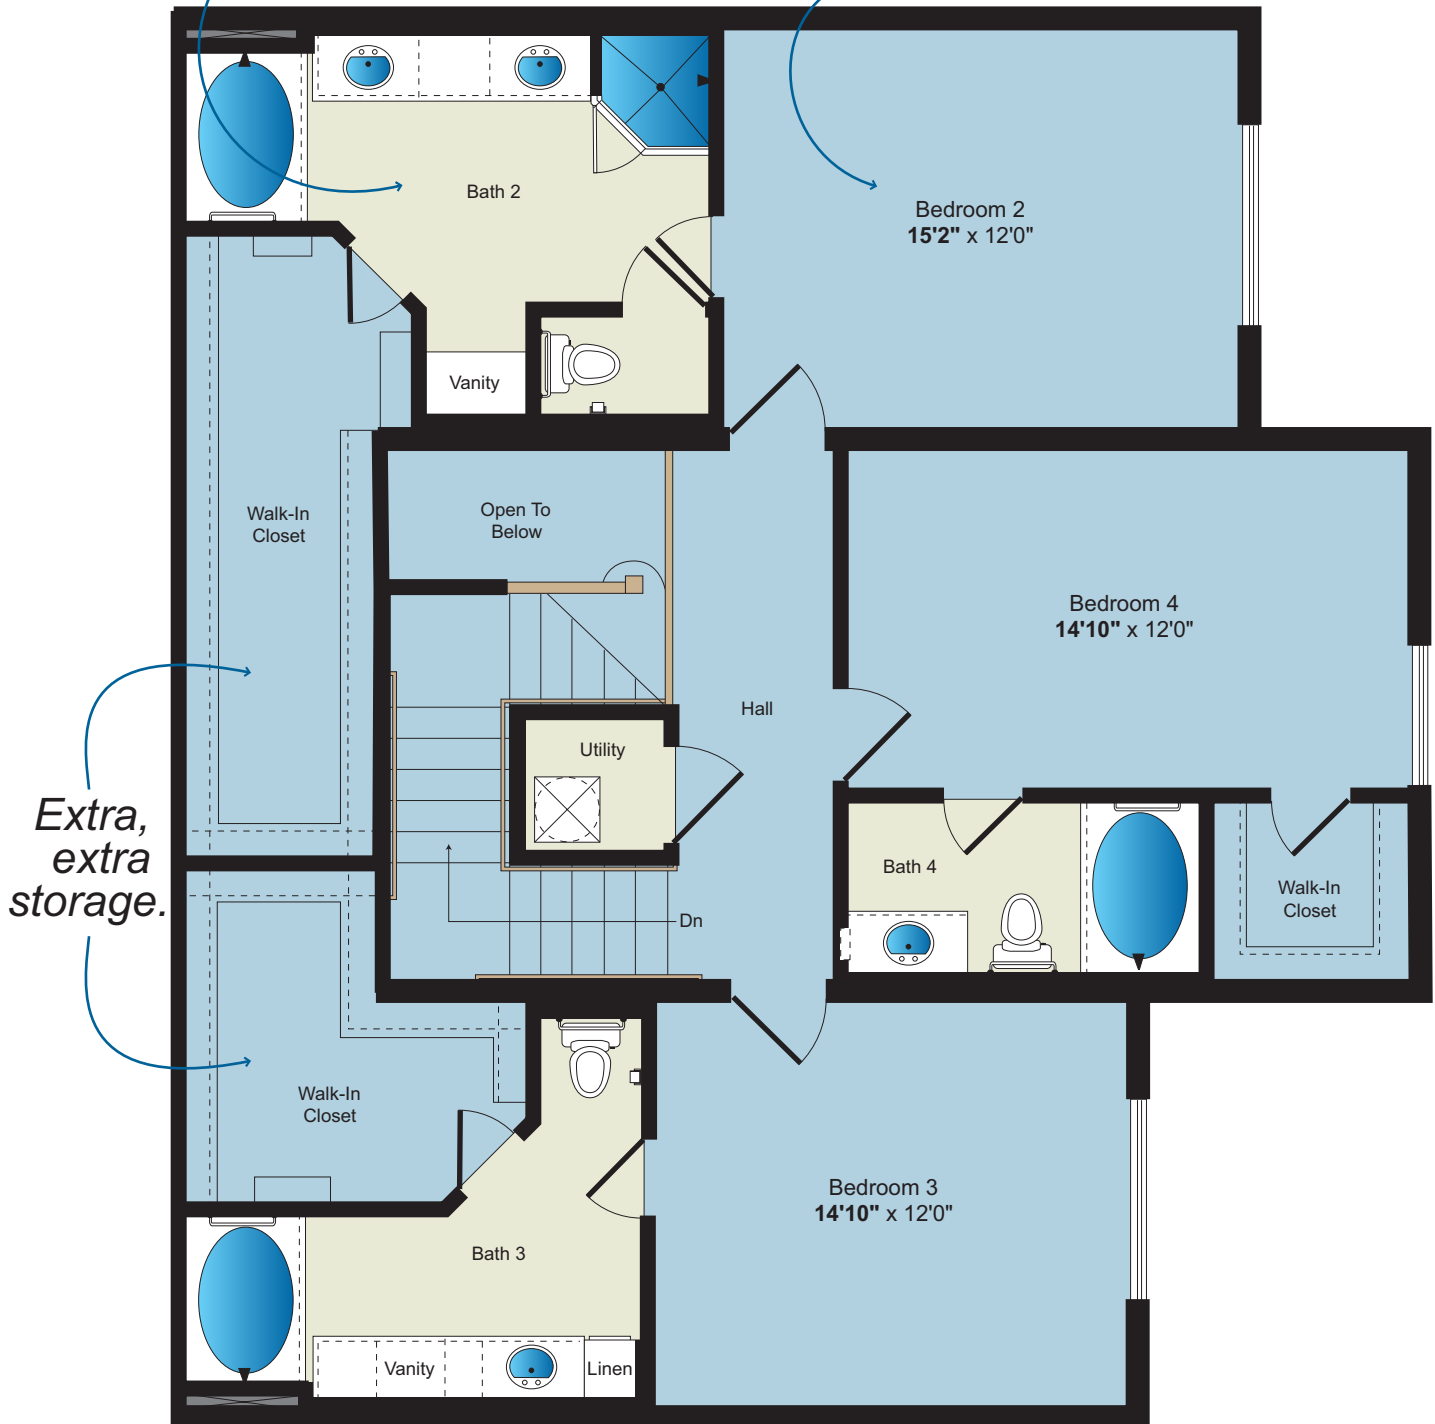

Huge kitchen with enhanced countertop space.

Franklin One - 4BR/4BA
First Floor Approximately 1,114 Sq. Ft.

All renderings, maps, landscaping, elevations and plans are artist's conceptions and are not to scale. The developer/builder reserves the right in its sole discretion to make modifications to maps, plans, renderings, specifications, materials, features or colors without notice.

Plans, prices, descriptions and amenities are subject to change without notice. E.&.O.E

*We have the best
bathrooms in town.*

Plenty of room for a king-sized bed.

Franklin One - 4BR/4BA
Second Floor Approximately 1,248 Sq. Ft.