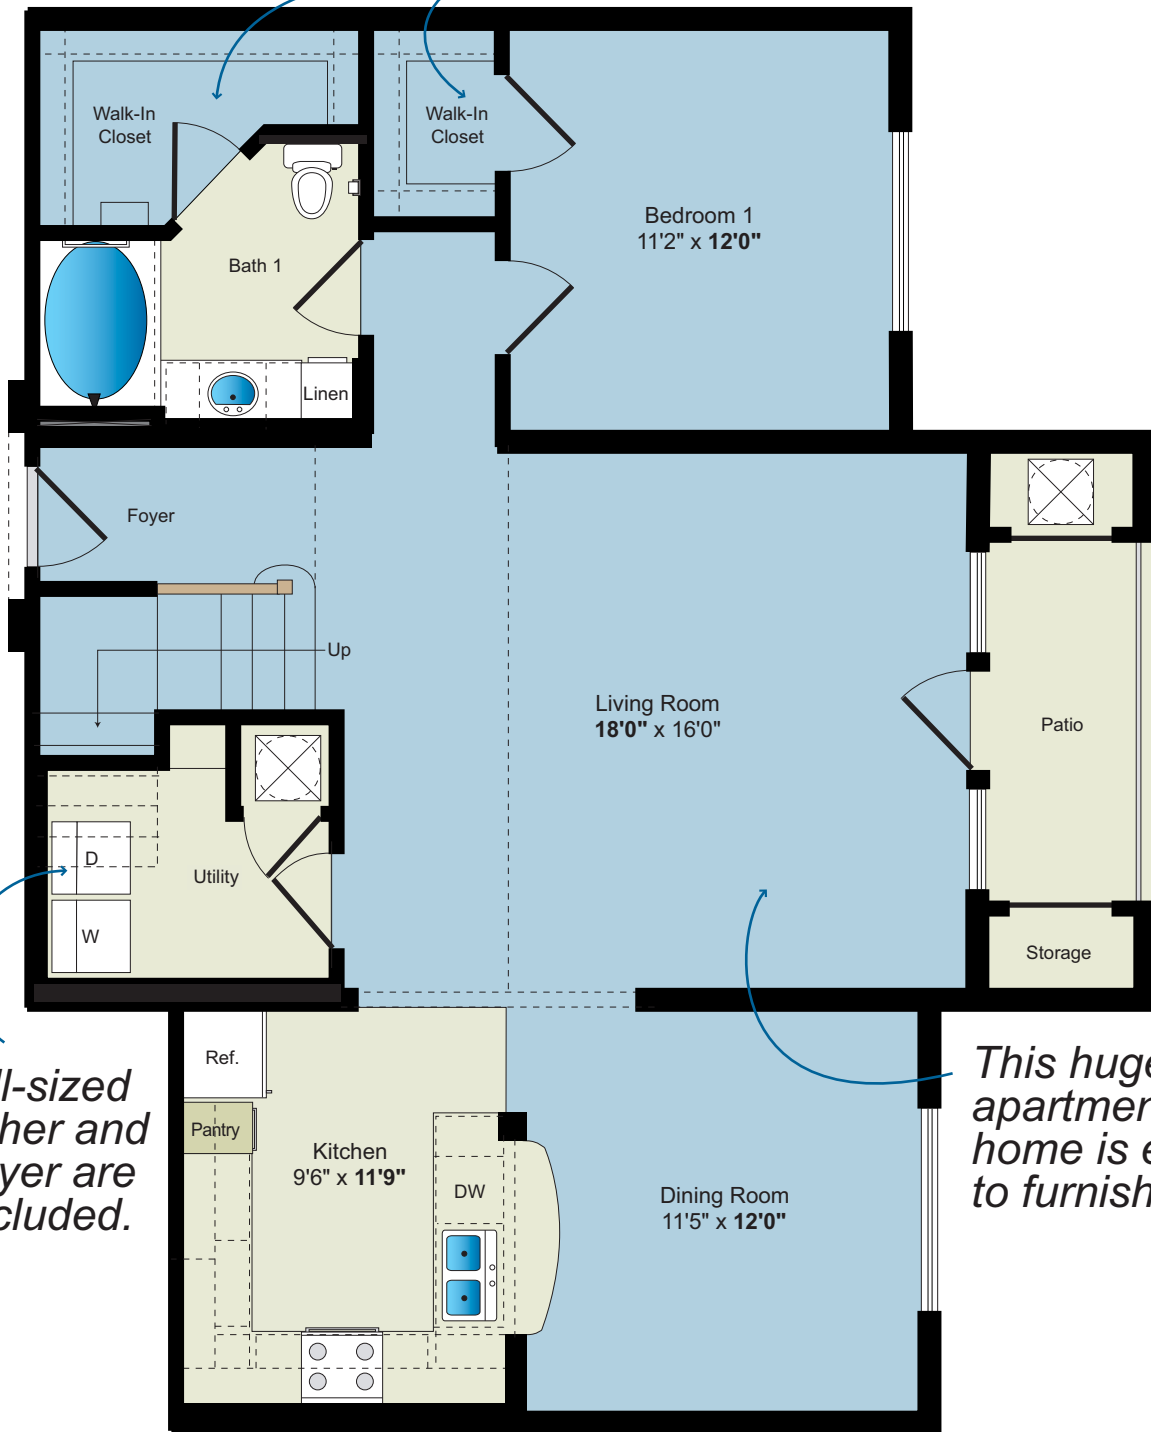

Extra, extra storage.

Full-sized washer and dryer are included.

This huge apartment home is easy to furnish.

Franklin Six - 4BR/5BA
First Floor Approximately 1,168 Sq. Ft.

All renderings, maps, landscaping, elevations and plans are artist's conceptions and are not to scale. The developer/builder reserves the right in its sole discretion to make modifications to maps, plans, renderings, specifications, materials, features or colors without notice.

Plans, prices, descriptions and amenities are subject to change without notice. E.&.O.E

Have you counted the closets?

Bedroom is larger than most studio apartments. (Except ours!)

Franklin Six - 4BR/5BA
Second Floor Approximately 1,389 Sq. Ft.