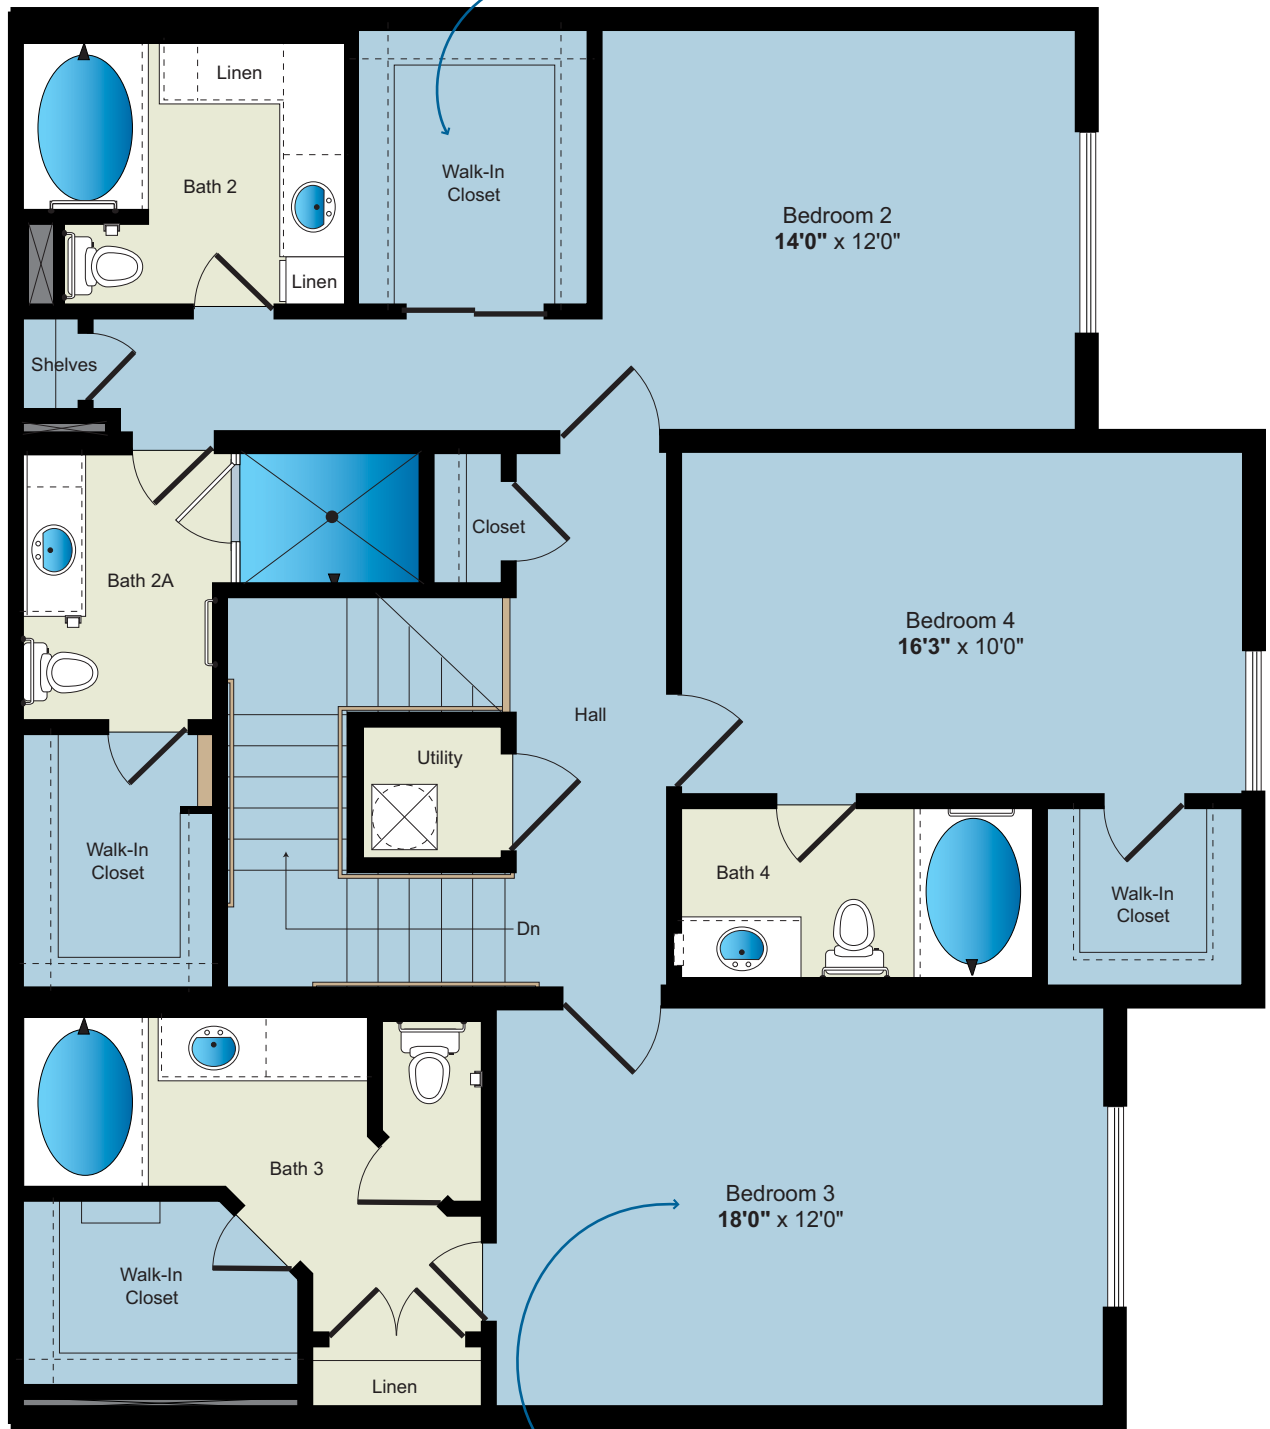

Extra, extra storage.

Full-sized washer and dryer are included.

This huge apartment home is easy to furnish.

Franklin Six - 4BR/5BA
First Floor Approximately 1,168 Sq. Ft.

All renderings, maps, landscaping, elevations and plans are artist's conceptions and are not to scale. The developer/builder reserves the right in its sole discretion to make modifications to maps, plans, renderings, specifications, materials, features or colors without notice.

Plans, prices, descriptions and amenities are subject to change without notice. E.&.O.E

Have you counted the closets?

Bedroom is larger than most studio apartments. (Except ours!)

Franklin Six - 4BR/5BA
Second Floor Approximately 1,389 Sq. Ft.