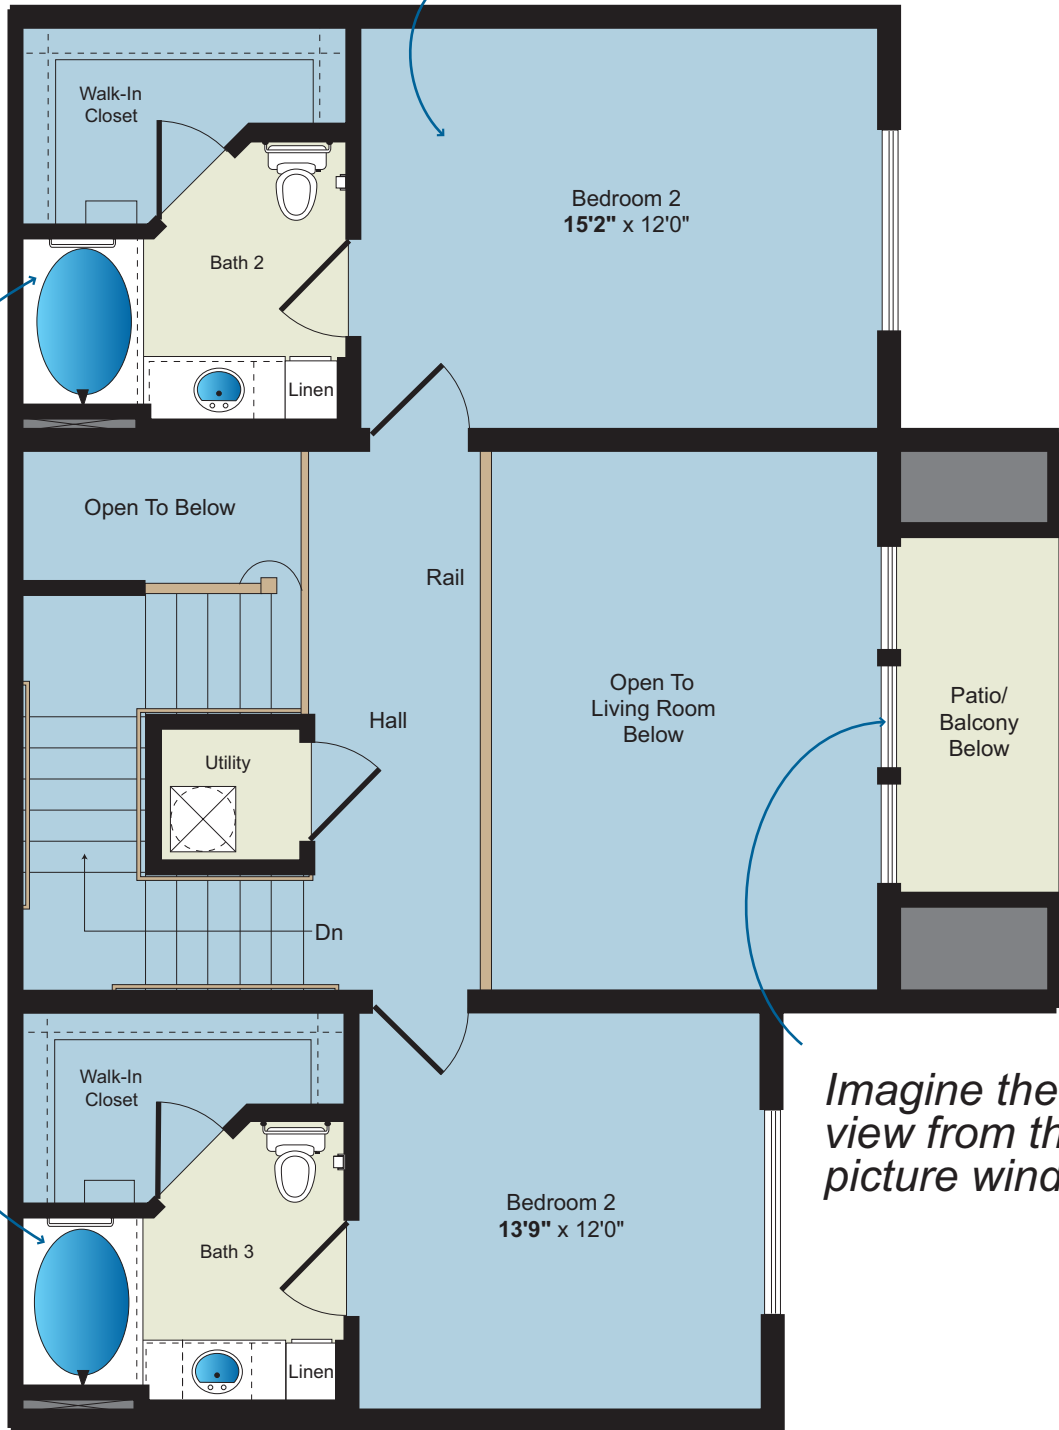

**Evangeline Three - 3BR/3BA**  
**First Floor Approximately 1,114 Sq. Ft.**

All renderings, maps, landscaping, elevations and plans are artist's conceptions and are not to scale. The developer/builder reserves the right in its sole discretion to make modifications to maps, plans, renderings, specifications, materials, features or colors without notice.

Plans, prices, descriptions and amenities are subject to change without notice. E.&.O.E

*Oversized furniture fits great in this floorplan.*

*Roman tub helps you unwind.*

*Imagine the view from this picture window.*

**Evangeline Three - 3BR/3BA**  
Second Floor Approximately 720 Sq. Ft.

All renderings, maps, landscaping, elevations and plans are artist's conceptions and are not to scale. The developer/builder reserves the right in its sole discretion to make modifications to maps, plans, renderings, specifications, materials, features or colors without notice.