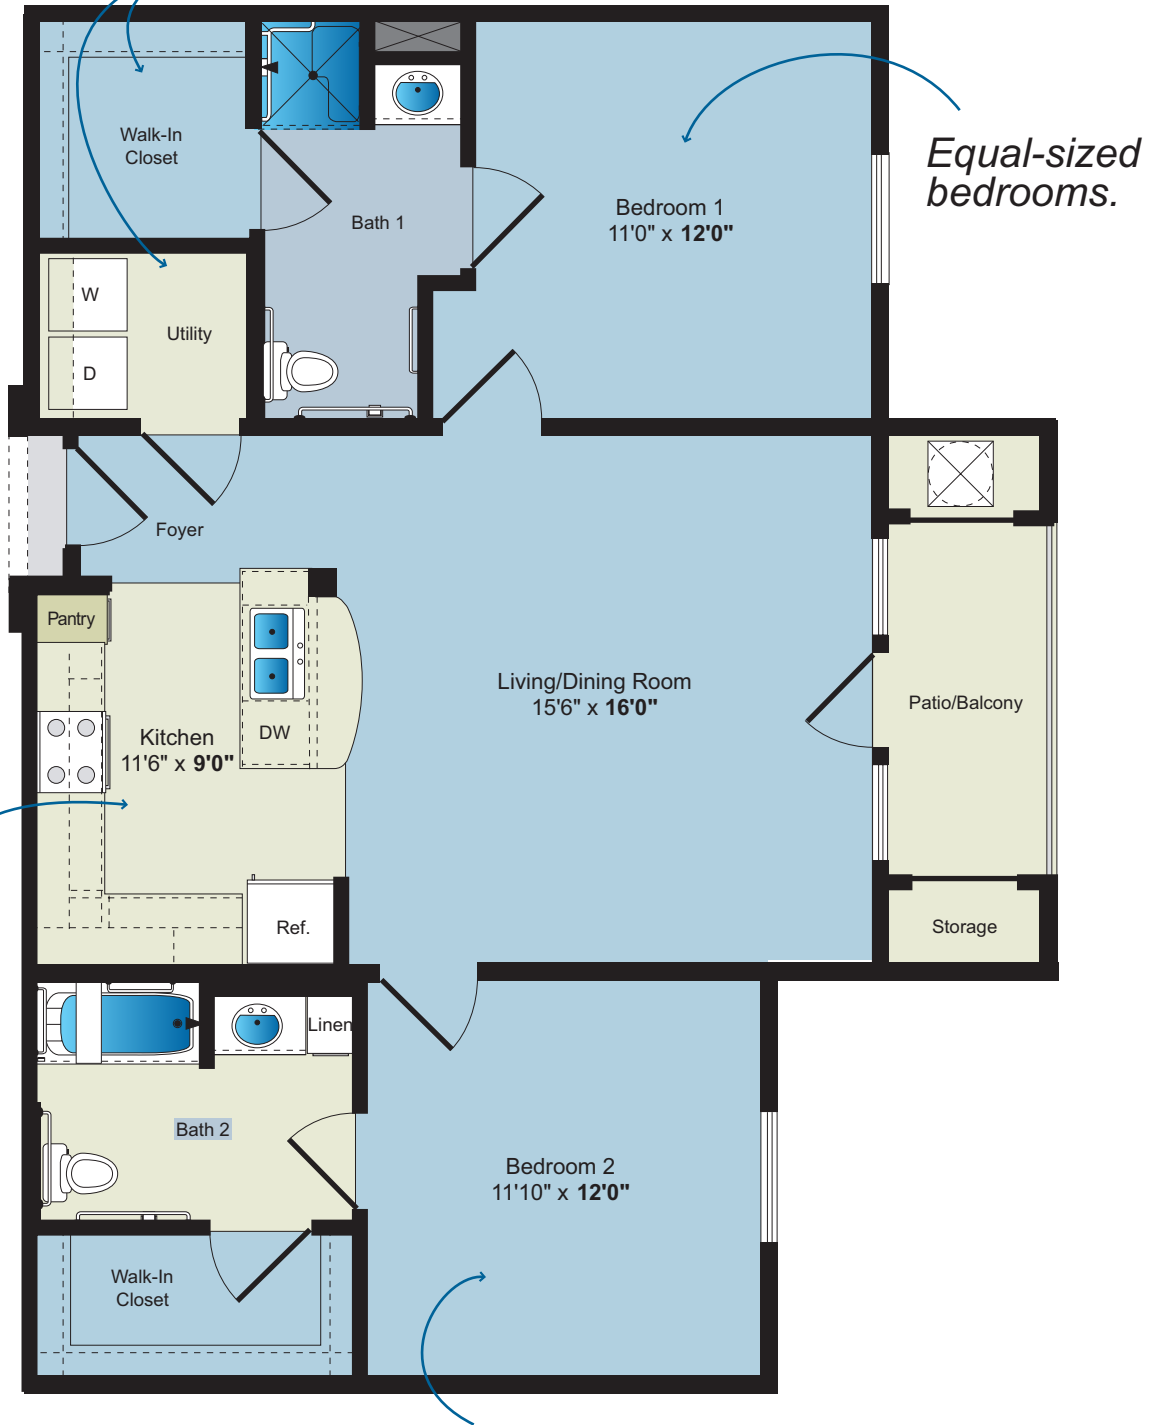

Lots of extra space.

Equal-sized bedrooms.

Great for entertaining.

Equal-sized bedrooms.

Cameron One - 2BR/2BA
Approximately 1,106 Sq. Ft.

All renderings, maps, landscaping, elevations and plans are artist's conceptions and are not to scale. The developer/builder reserves the right in its sole discretion to make modifications to maps, plans, renderings, specifications, materials, features or colors without notice.

Plans, prices, descriptions and amenities are subject to change without notice. E.&.O.E