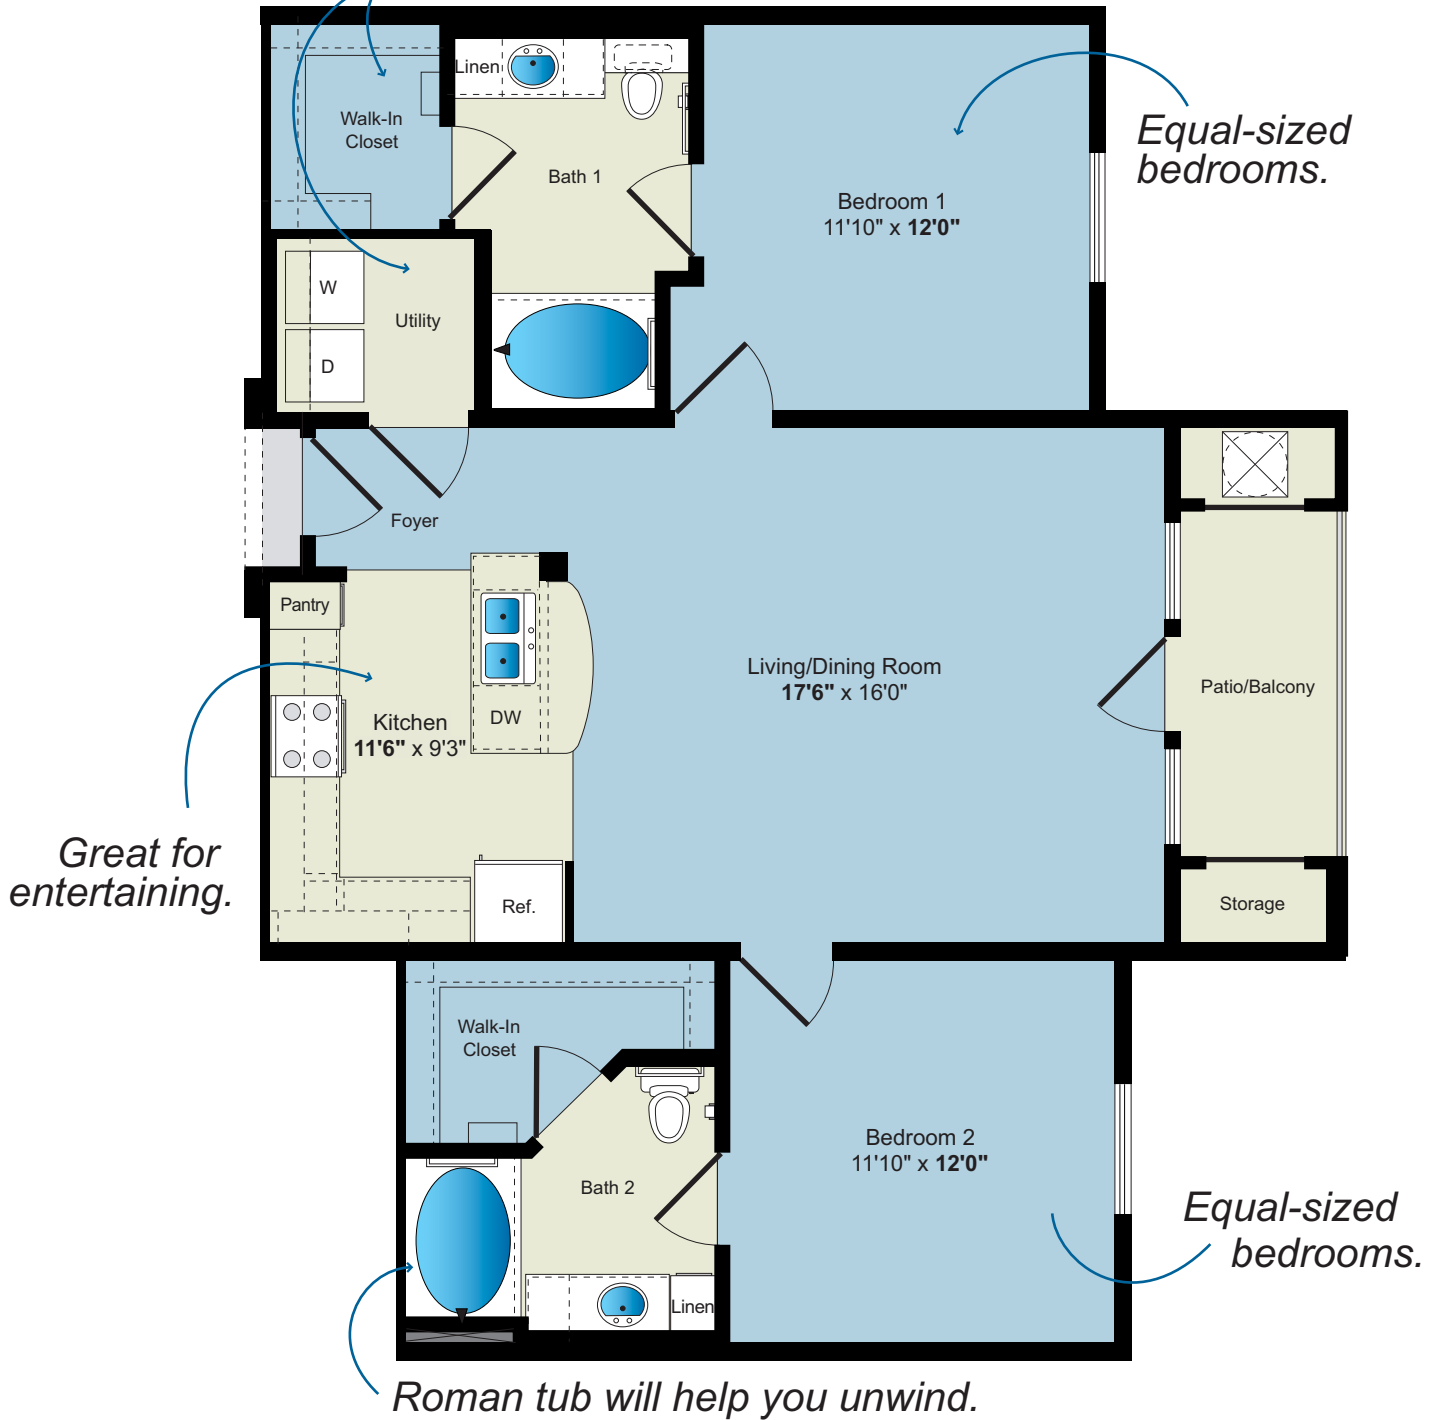

Lots of extra space.

Cameron Two - 2BR/2BA
Approximately 1,145 Sq. Ft.

All renderings, maps, landscaping, elevations and plans are artist's conceptions and are not to scale. The developer/builder reserves the right in its sole discretion to make modifications to maps, plans, renderings, specifications, materials, features or colors without notice.

Plans, prices, descriptions and amenities are subject to change without notice. E.&O.E