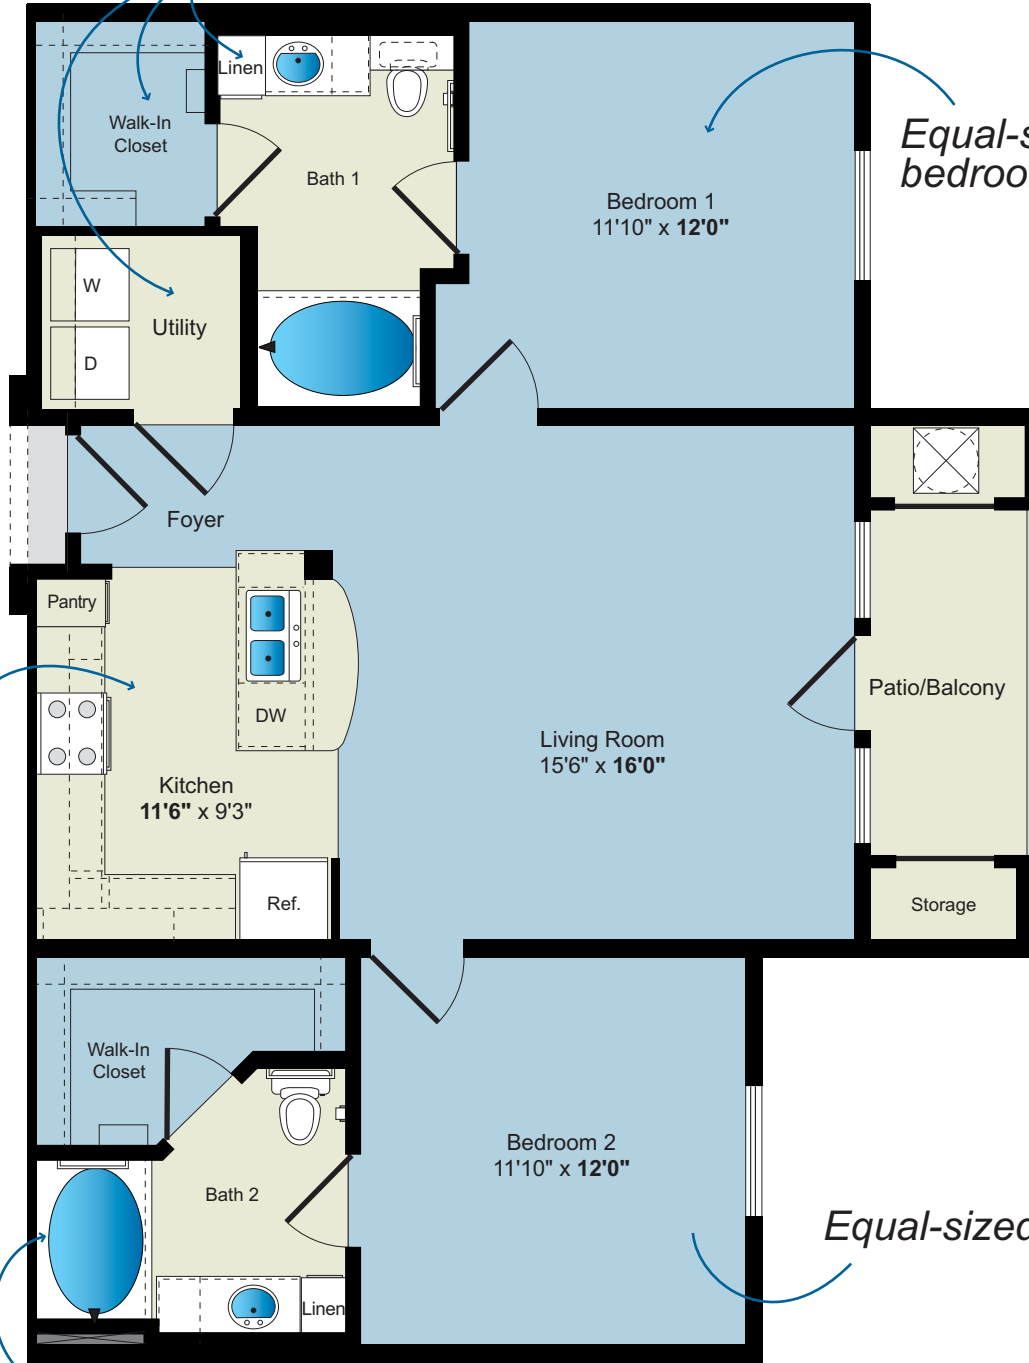

Lots of extra space.

Equal-sized bedrooms.

Great for entertaining.

Equal-sized bedrooms.

Roman tub will help you unwind.

Cameron - 2BR/2BA
Approximately 1,106 Sq. Ft.

All renderings, maps, landscaping, elevations and plans are artist's conceptions and are not to scale. The developer/builder reserves the right in its sole discretion to make modifications to maps, plans, renderings, specifications, materials, features or colors without notice.